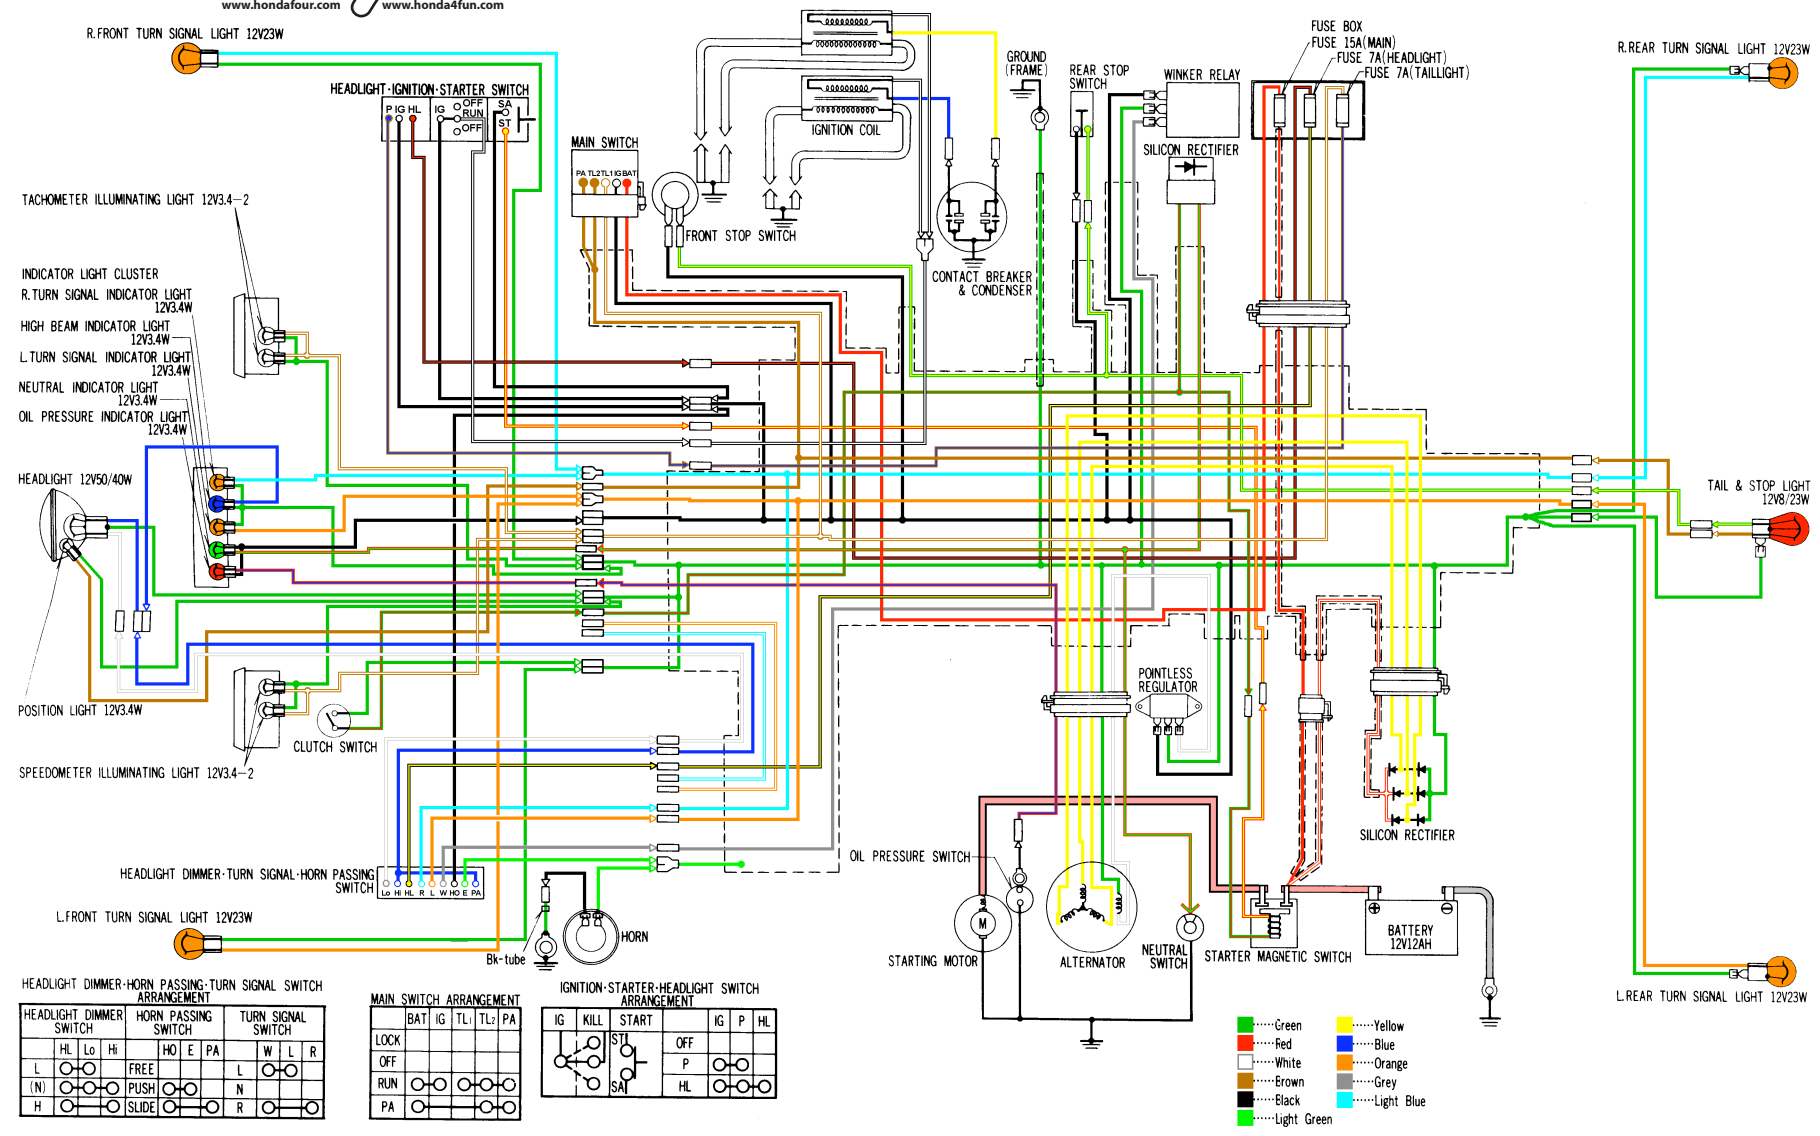

CB400F (GENERAL TYPE)

HEADLIGHT DIMMER-HORN PASSING-TURN SIGNAL SWITCH ARRANGEMENT

HEADLIGHT DIMMER SWITCH	HORN PASSING SWITCH			TURN SIGNAL SWITCH		
HL Lo H	HO E PA	L W L R				
L	FREE		L			R
(N)	PUSH		N			
H	SLIDE		R			

MAIN SWITCH ARRANGEMENT

	BAT	IG	TL	TL2	PA
LOCK					
OFF					
RUN					
PA					

- Green
- Red
- White
- Brown
- Black
- Light Green
- Yellow
- Blue
- Orange
- Grey
- Light Blue