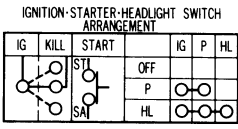

CB400F (GENERAL TYPE)

HEADLIGHT DIMMER-HORN PASSING-TURN SIGNAL SWITCH ARRANGEMENT

HEADLIGHT DIMMER SWITCH	HORN PASSING SWITCH			TURN SIGNAL SWITCH		
HL Lo H	HO E PA	L W L R				
L	FREE		L			R
(N)	PUSH		N			
H	SLIDE		R			

MAIN SWITCH ARRANGEMENT

	BAT	IG	TL	TL2	PA
LOCK					
OFF					
RUN					
PA					

- Green
- Red
- White
- Brown
- Black
- Light Green
- Yellow
- Blue
- Orange
- Grey
- Light Blue